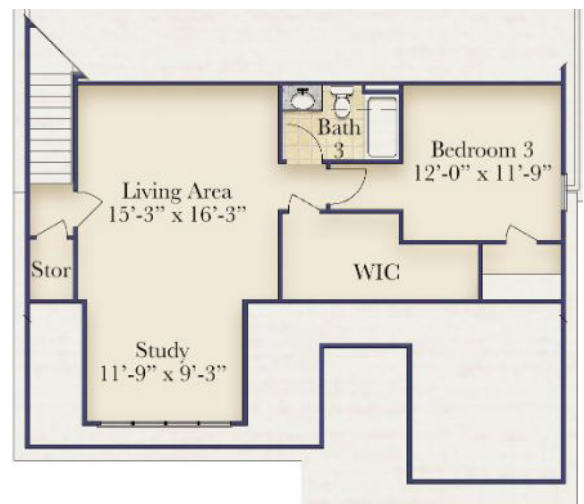

Portico Plus

2-3 BEDROOMS
2-3 BATHROOMS
DEN
ATTACHED 2 CAR GARAGE
1,936 SQ. FT. (+768 SQ. FT. WITH OPT. 2ND FL.)

FIRST FLOOR

OPTIONAL ROMAN SHOWER

OPTIONAL SITTING ROOM

OPTIONAL COVERED PORCH

OPTIONAL 2ND FLOOR UNFINISHED OR FINISHED