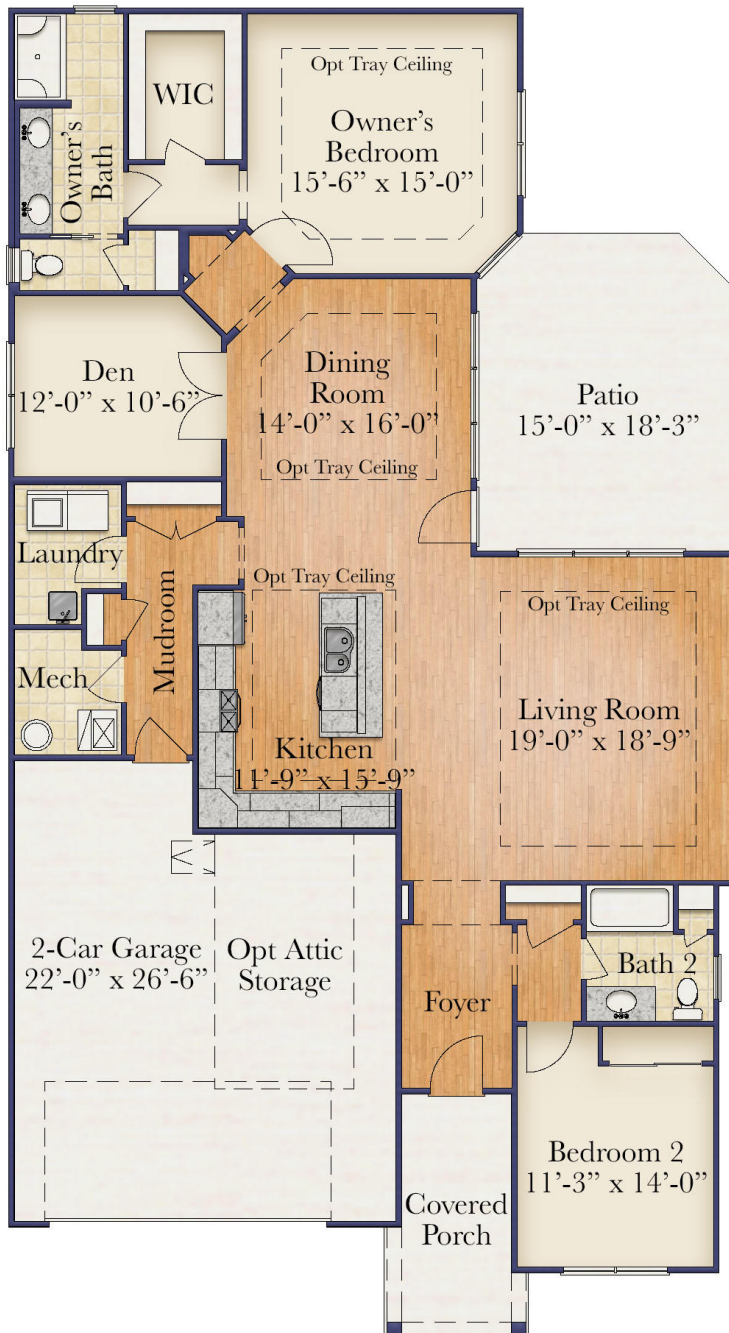

Portico Plus

2-3 BEDROOMS
2-3 BATHROOMS
DEN
ATTACHED 2 CAR GARAGE
1,936 SQ. FT. (+768 SQ. FT. WITH OPT. 2ND FL.)

FIRST FLOOR

OPTIONAL ROMAN SHOWER

OPTIONAL SITTING ROOM

OPTIONAL COVERED PORCH

OPTIONAL 2ND FLOOR UNFINISHED OR FINISHED