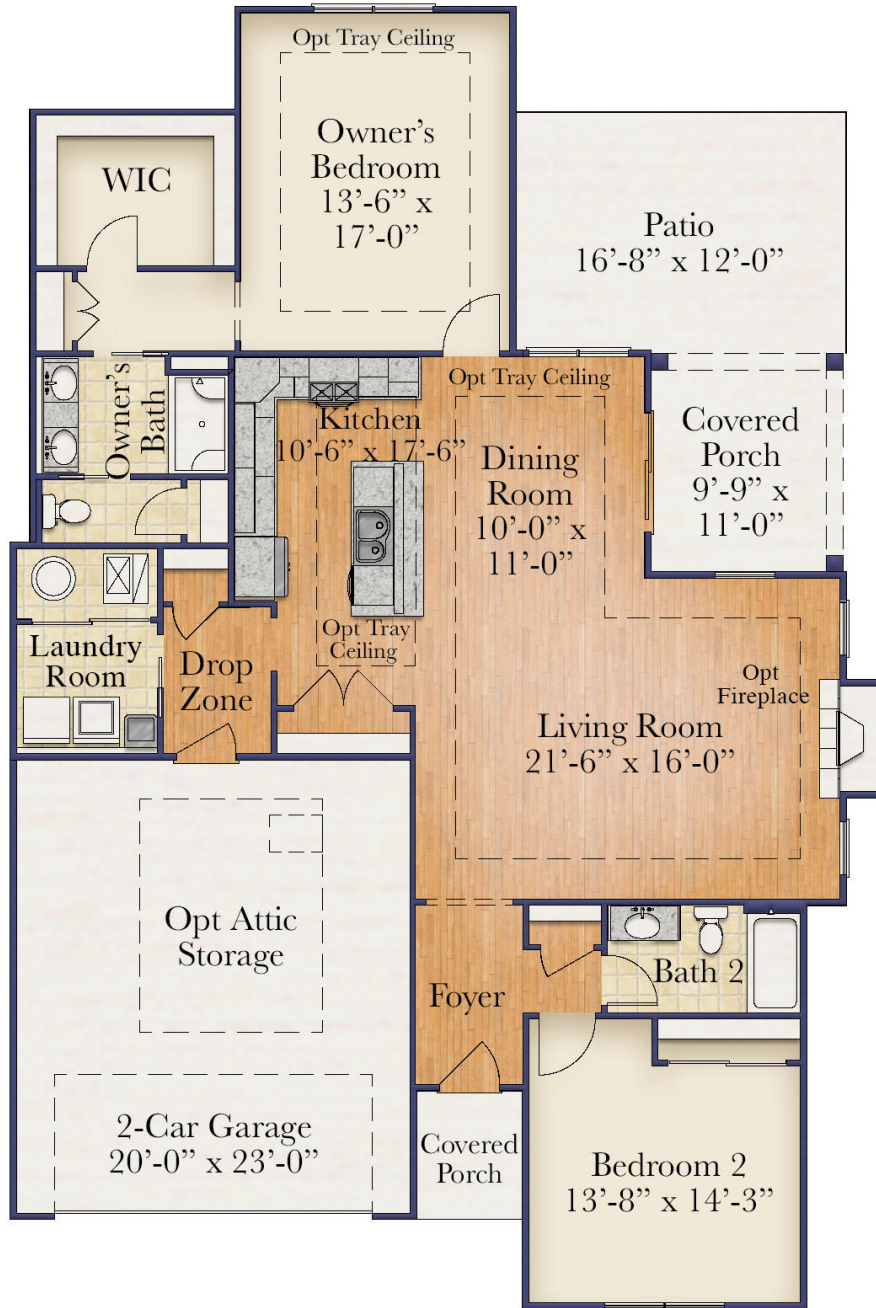

Capri

2 BEDROOMS

2 BATHROOMS

ATTACHED 2 CAR GARAGE

1,604 SQ. FT.

FIRST FLOOR

OPTIONAL SUNROOM