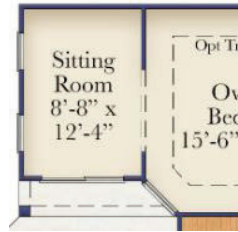

Portico

2-3 BEDROOMS

2-3 BATHROOMS

ATTACHED 2 CAR GARAGE

1,812 SQ. FT. (+734 SQ. FT. WITH OPT. 2ND FL.)

ELEVATION A

ELEVATION B

ELEVATION C

FIRST FLOOR

FIRST FLOOR WITH SECOND FLOOR OPTION

OPTIONAL ROMAN SHOWER

OPTIONAL SITTING ROOM

OPTIONAL COVERED PORCH

OPTIONAL 2ND FLOOR UNFINISHED OR FINISHED