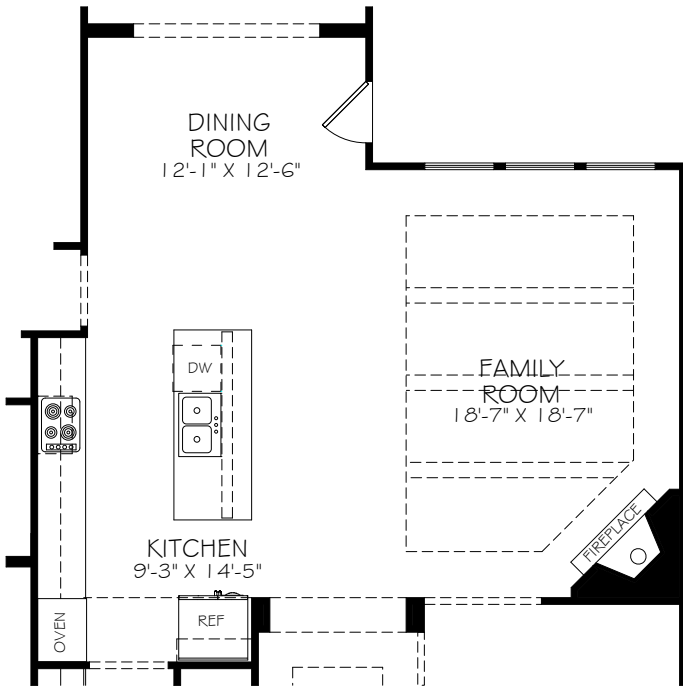

FIRST FLOOR W/ OPTIONAL BONUS SUITE

SECOND FLOOR W/ OPTIONAL BONUS SUITE

OPT. BEDROOM 3

OPT. DUAL OWNER'S BEDROOM/ POWDER

OPT. GROTTO

OPT. OUTDOOR AMENITY 3

OPT. SLIDING DOOR UNIT

OPT. MEDIA ROOM

OPT. BATH 2 SHOWER

OPT OUTDOOR AMENITY 2

OPT. OUTDOOR AMENITY 1

OPT. STUDY

OPT. CEILING UPGRADE 1

OPT. CEILING UPGRADE 2

OPT. CEILING UPGRADE 3

OPT. FREE STANDING TUB

OPT. EXTENDED W.I.C.

OPT. WALK-IN SHOWER

OPT. DOG WASH STATION