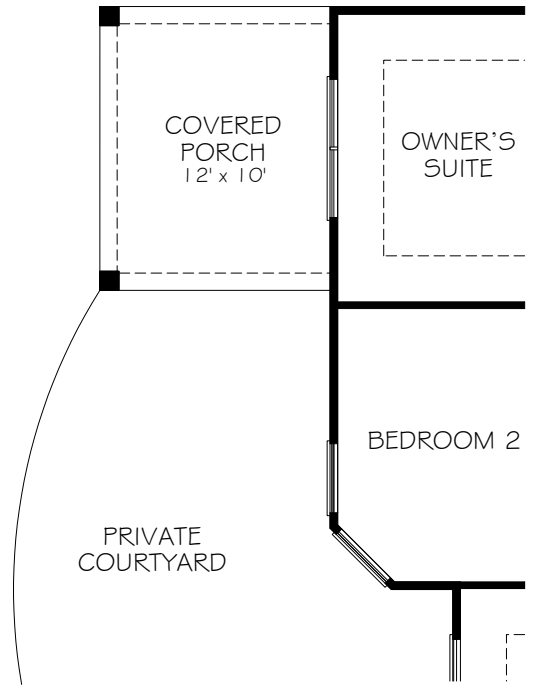

*Optional courtyard features shown: Artificial turf, Landscaping, Trellis/Pergola, Plant walls (2), Water feature, and Stepping stone paths (Palazzo & Portico only)

FIRST FLOOR PLAN W/
OPTIONAL BONUS SUITE

OPTIONAL SECOND FLOOR
BONUS SUITE

OPTIONAL EXTENDED COURTYARD PAVEMENT

OPTIONAL COVERED PORCH

OPTIONAL SCREENED PORCH

OPTIONAL OWNER'S SUITE SITTING ROOM

*Optional courtyard features shown: Artificial turf, Landscaping, Trellis/Pergola, Plant walls (2), Water feature, and Stepping stone paths (Palazzo & Portico only)

OPTIONAL DELUXE KITCHEN

OPTIONAL L-SHAPED SHOWER LAYOUT WITH ZERO THRESHOLD

OPTIONAL UNIVERSAL SHOWER LAYOUT WITH ZERO THRESHOLD

OPTIONAL 4 SEASONS ROOM

CONSULT WITH YOUR LOCAL NEW
HOMES SALES SPECIALIST TO
DETERMINE IF BASEMENTS ARE
AVAILABLE, AND THE CONFIGURATIONS
THAT ARE OFFERED