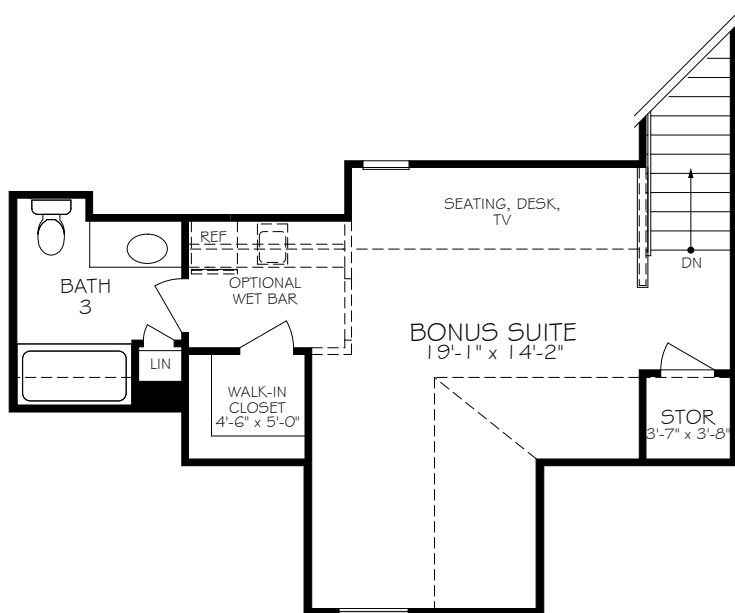

*Optional courtyard features shown: Artificial turf, Landscaping, Trellis/Pergola, Plant walls (2), Water feature, and Stepping stone paths (Palazzo & Portico only)

FIRST FLOOR PLAN W/
OPTIONAL BONUS SUITE

OPTIONAL SECOND FLOOR
BONUS SUITE

OPTIONAL EXTENDED COURTYARD PAVEMENT

OPTIONAL COVERED PORCH

OPTIONAL SCREENED PORCH

OPTIONAL OWNER'S SUITE SITTING ROOM

*Optional courtyard features shown: Artificial turf, Landscaping, Trellis/Pergola, Plant walls (2), Water feature, and Stepping stone paths (Palazzo & Portico only)

OPTIONAL DELUXE KITCHEN

OPTIONAL L-SHAPED SHOWER LAYOUT WITH ZERO THRESHOLD

OPTIONAL UNIVERSAL SHOWER LAYOUT WITH ZERO THRESHOLD

OPTIONAL 4 SEASONS ROOM

CONSULT WITH YOUR LOCAL NEW
HOMES SALES SPECIALIST TO
DETERMINE IF BASEMENTS ARE
AVAILABLE, AND THE CONFIGURATIONS
THAT ARE OFFERED