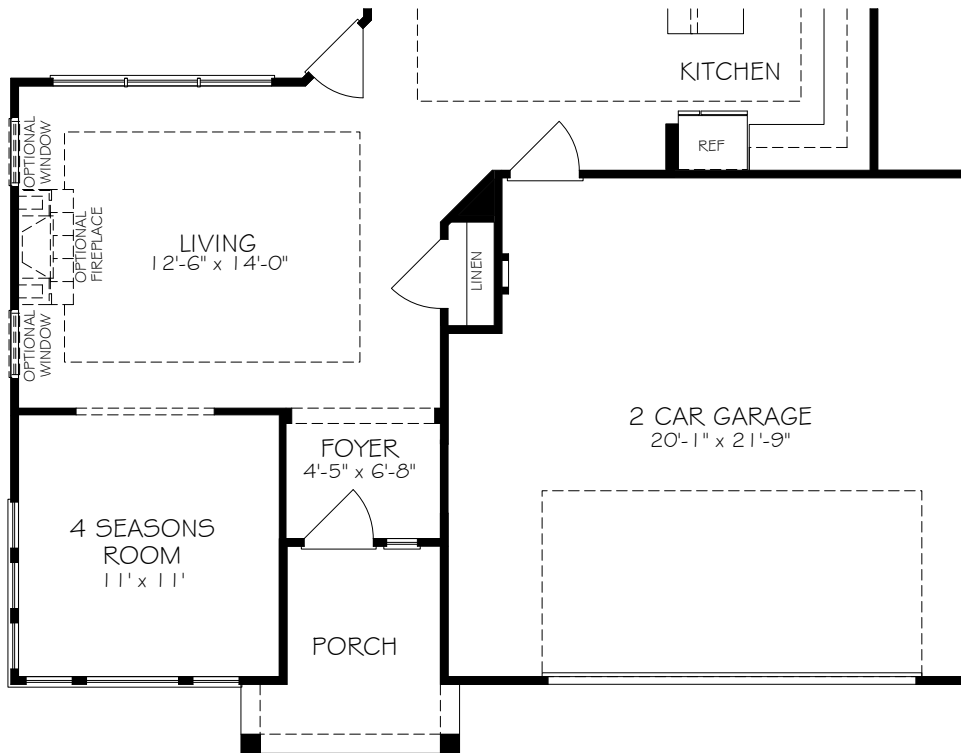

*Optional courtyard features shown: Artificial turf, Landscaping, Trellis/Pergola, Plant walls (2), Water feature, and Stepping stone paths (Palazzo & Portico only)

FIRST FLOOR PLAN W/
OPTIONAL BONUS SUITE

OPTIONAL SECOND FLOOR
BONUS SUITE

OPTIONAL EXTENDED COURTYARD PAVEMENT

OPTIONAL COVERED PORCH

OPTIONAL SCREENED PORCH

OPTIONAL OWNER'S SUITE SITTING ROOM

*Optional courtyard features shown: Artificial turf, Landscaping, Trellis/Pergola, Plant walls (2), Water feature, and Stepping stone paths (Palazzo & Portico only)

OPTIONAL DELUXE KITCHEN

OPTIONAL L-SHAPED SHOWER LAYOUT WITH ZERO THRESHOLD

OPTIONAL UNIVERSAL SHOWER LAYOUT WITH ZERO THRESHOLD

OPTIONAL 4 SEASONS ROOM

CONSULT WITH YOUR LOCAL NEW
HOMES SALES SPECIALIST TO
DETERMINE IF BASEMENTS ARE
AVAILABLE, AND THE CONFIGURATIONS
THAT ARE OFFERED