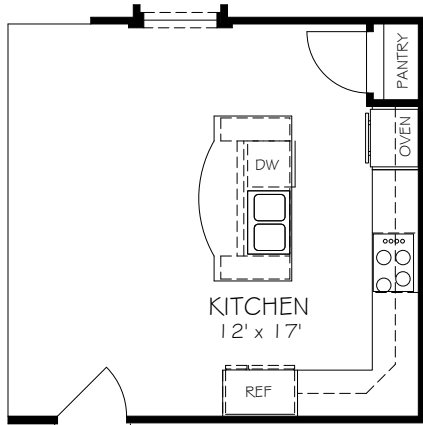

OPTIONAL DELUXE KITCHEN

OPTIONAL L-SHAPED SHOWER LAYOUT WITH ZERO THRESHOLD

OPTIONAL UNIVERSAL SHOWER LAYOUT WITH ZERO THRESHOLD

OPTIONAL 4 SEASONS ROOM

CONSULT WITH YOUR LOCAL NEW
HOMES SALES SPECIALIST TO
DETERMINE IF BASEMENTS ARE
AVAILABLE, AND THE CONFIGURATIONS
THAT ARE OFFERED