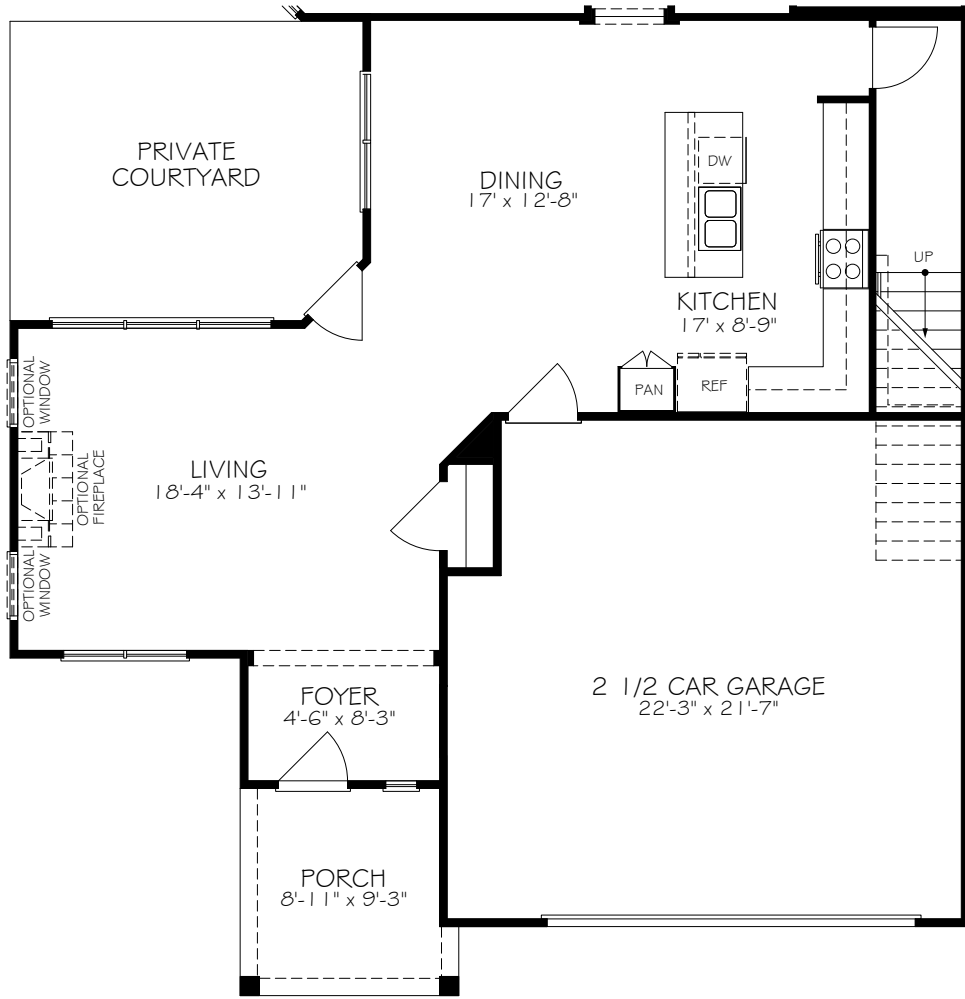

*Optional courtyard features shown: Artificial turf, Landscaping, Trellis/Pergola, Plant walls (2), Water feature, and Stepping stone paths (Palazzo & Portico only)

FIRST FLOOR PLAN W/
OPTIONAL BONUS SUITE

OPTIONAL SECOND FLOOR
BONUS SUITE

OPTIONAL EXTENDED COURTYARD PAVEMENT

OPTIONAL COVERED PORCH

OPTIONAL SCREENED PORCH

OPTIONAL OWNER'S SUITE SITTING ROOM

*Optional courtyard features shown: Artificial turf, Landscaping, Trellis/Pergola, Plant walls (2), Water feature, and Stepping stone paths (Palazzo & Portico only)

OPTIONAL DELUXE KITCHEN

OPTIONAL L-SHAPED SHOWER LAYOUT WITH ZERO THRESHOLD

OPTIONAL UNIVERSAL SHOWER LAYOUT WITH ZERO THRESHOLD

OPTIONAL 4 SEASONS ROOM

CONSULT WITH YOUR LOCAL NEW
HOMES SALES SPECIALIST TO
DETERMINE IF BASEMENTS ARE
AVAILABLE, AND THE CONFIGURATIONS
THAT ARE OFFERED