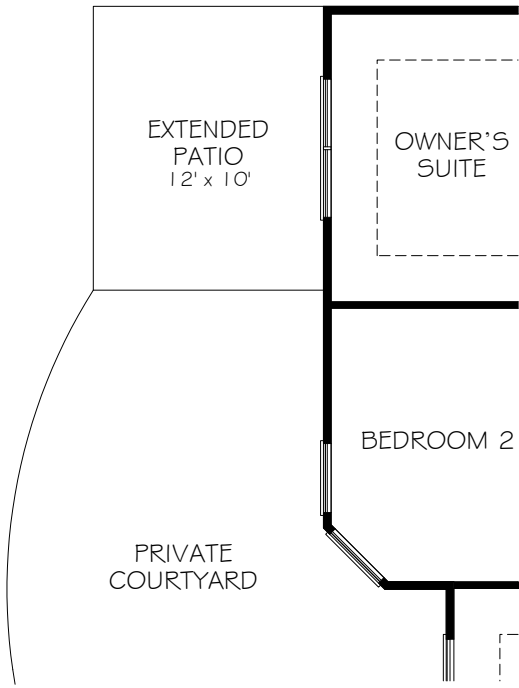

*Optional courtyard features shown: Artificial turf, Landscaping, Trellis/Pergola, Plant walls (2), Water feature, and Stepping stone paths (Palazzo & Portico only)

FIRST FLOOR PLAN W/
OPTIONAL BONUS SUITE

OPTIONAL SECOND FLOOR
BONUS SUITE

OPTIONAL EXTENDED COURTYARD PAVEMENT

OPTIONAL COVERED PORCH

OPTIONAL SCREENED PORCH

OPTIONAL OWNER'S SUITE SITTING ROOM

*Optional courtyard features shown: Artificial turf, Landscaping, Trellis/Pergola, Plant walls (2), Water feature, and Stepping stone paths (Palazzo & Portico only)

OPTIONAL DELUXE KITCHEN

OPTIONAL L-SHAPED SHOWER LAYOUT WITH ZERO THRESHOLD

OPTIONAL UNIVERSAL SHOWER LAYOUT WITH ZERO THRESHOLD

OPTIONAL 4 SEASONS ROOM

CONSULT WITH YOUR LOCAL NEW
HOMES SALES SPECIALIST TO
DETERMINE IF BASEMENTS ARE
AVAILABLE, AND THE CONFIGURATIONS
THAT ARE OFFERED