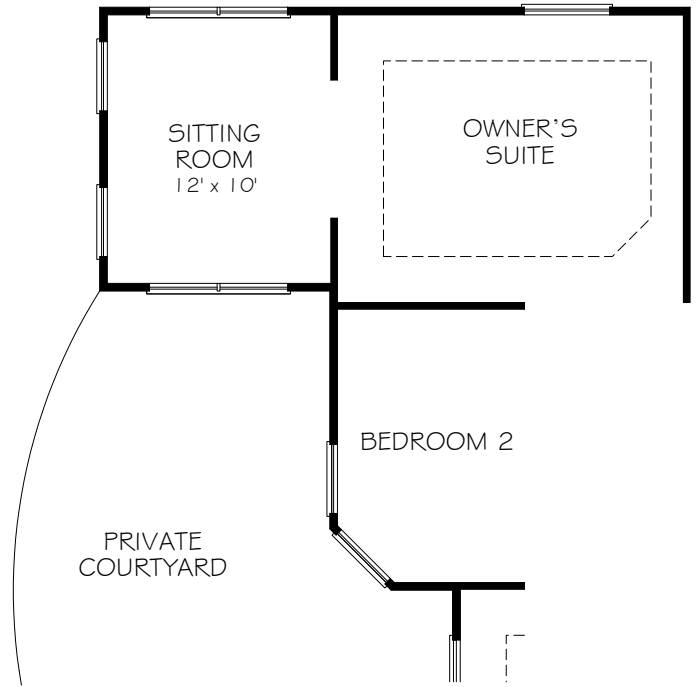

*Optional courtyard features shown: Artificial turf, Landscaping, Trellis/Pergola, Plant walls (2), Water feature, and Stepping stone paths (Palazzo & Portico only)

FIRST FLOOR PLAN W/
OPTIONAL BONUS SUITE

OPTIONAL SECOND FLOOR
BONUS SUITE

OPTIONAL EXTENDED COURTYARD PAVEMENT

OPTIONAL COVERED PORCH

OPTIONAL SCREENED PORCH

OPTIONAL OWNER'S SUITE SITTING ROOM

*Optional courtyard features shown: Artificial turf, Landscaping, Trellis/Pergola, Plant walls (2), Water feature, and Stepping stone paths (Palazzo & Portico only)

OPTIONAL DELUXE KITCHEN

OPTIONAL L-SHAPED SHOWER LAYOUT WITH ZERO THRESHOLD

OPTIONAL UNIVERSAL SHOWER LAYOUT WITH ZERO THRESHOLD

OPTIONAL 4 SEASONS ROOM

CONSULT WITH YOUR LOCAL NEW
HOMES SALES SPECIALIST TO
DETERMINE IF BASEMENTS ARE
AVAILABLE, AND THE CONFIGURATIONS
THAT ARE OFFERED