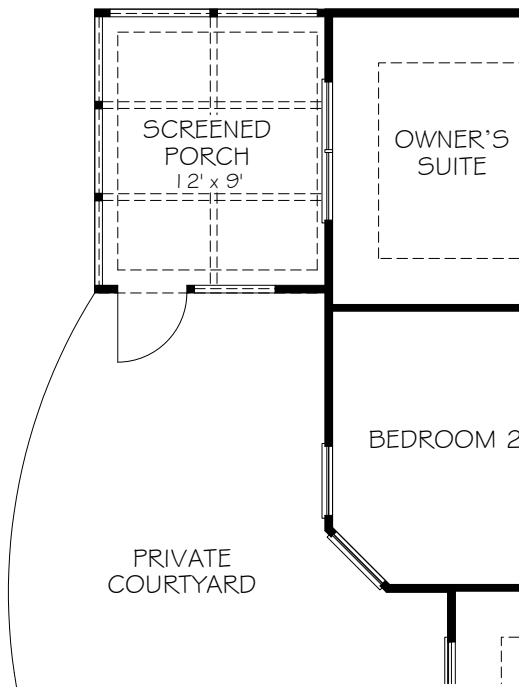

*Optional courtyard features shown: Artificial turf, Landscaping, Trellis/Pergola, Plant walls (2), Water feature, and Stepping stone paths (Palazzo & Portico only)

FIRST FLOOR PLAN W/
OPTIONAL BONUS SUITE

OPTIONAL SECOND FLOOR
BONUS SUITE

OPTIONAL EXTENDED COURTYARD PAVEMENT

OPTIONAL COVERED PORCH

OPTIONAL SCREENED PORCH

OPTIONAL OWNER'S SUITE SITTING ROOM

*Optional courtyard features shown: Artificial turf, Landscaping, Trellis/Pergola, Plant walls (2), Water feature, and Stepping stone paths (Palazzo & Portico only)

OPTIONAL DELUXE KITCHEN

OPTIONAL L-SHAPED SHOWER LAYOUT WITH ZERO THRESHOLD

OPTIONAL UNIVERSAL SHOWER LAYOUT WITH ZERO THRESHOLD

OPTIONAL 4 SEASONS ROOM

CONSULT WITH YOUR LOCAL NEW
HOMES SALES SPECIALIST TO
DETERMINE IF BASEMENTS ARE
AVAILABLE, AND THE CONFIGURATIONS
THAT ARE OFFERED