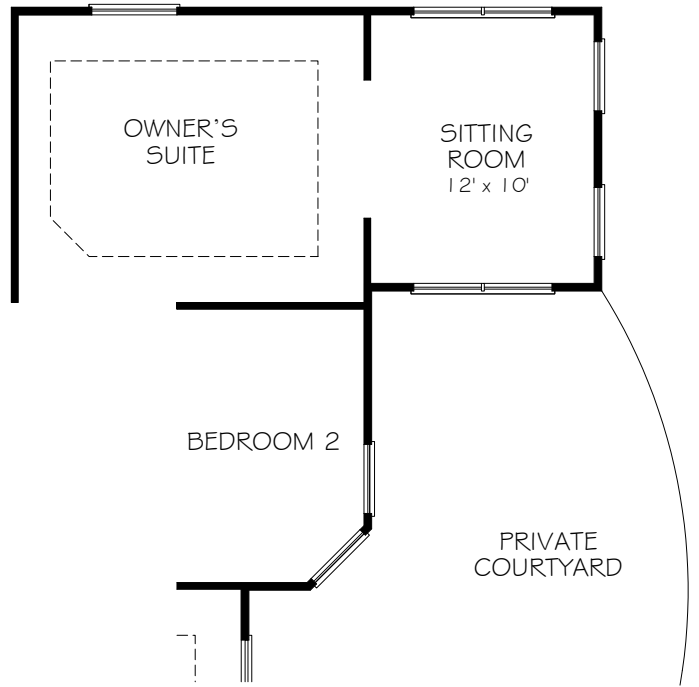

\*Optional courtyard features shown: Artificial turf, Landscaping, Trellis/Pergola, Plant walls (2), Water feature, and Stepping stone paths (Palazzo & Portico only)

FIRST FLOOR PLAN W/  
OPTIONAL BONUS SUITE

OPTIONAL SECOND FLOOR  
BONUS SUITE

OPTIONAL EXTENDED COURTYARD PAVEMENT

OPTIONAL COVERED PORCH

OPTIONAL SCREENED PORCH

OPTIONAL OWNER'S SUITE SITTING ROOM

\*Optional courtyard features shown: Artificial turf, Landscaping, Trellis/Pergola, Plant walls (2), Water feature, and Stepping stone paths (Palazzo & Portico only)

OPTIONAL DELUXE KITCHEN

OPTIONAL L-SHAPED SHOWER LAYOUT WITH ZERO THRESHOLD

OPTIONAL UNIVERSAL SHOWER LAYOUT WITH ZERO THRESHOLD

OPTIONAL 4 SEASONS ROOM

CONSULT WITH YOUR LOCAL NEW  
HOMES SALES SPECIALIST TO  
DETERMINE IF BASEMENTS ARE  
AVAILABLE, AND THE CONFIGURATIONS  
THAT ARE OFFERED