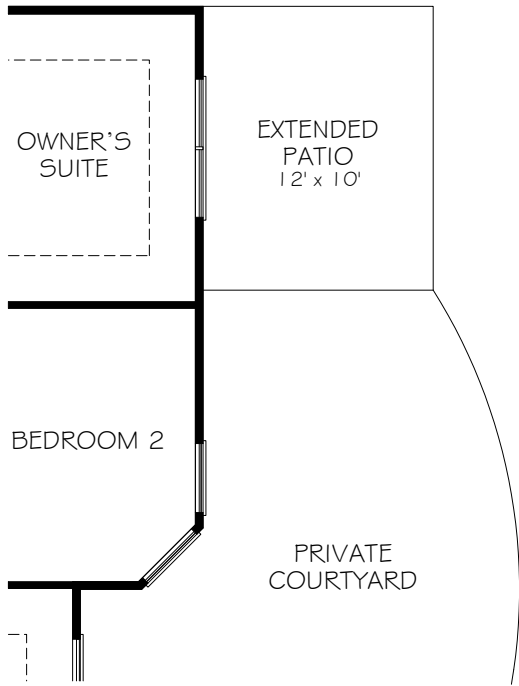

\*Optional courtyard features shown: Artificial turf, Landscaping, Trellis/Pergola, Plant walls (2), Water feature, and Stepping stone paths (Palazzo & Portico only)

FIRST FLOOR PLAN W/  
OPTIONAL BONUS SUITE

OPTIONAL SECOND FLOOR  
BONUS SUITE

OPTIONAL EXTENDED COURTYARD PAVEMENT

OPTIONAL COVERED PORCH

OPTIONAL SCREENED PORCH

OPTIONAL OWNER'S SUITE SITTING ROOM

\*Optional courtyard features shown: Artificial turf, Landscaping, Trellis/Pergola, Plant walls (2), Water feature, and Stepping stone paths (Palazzo & Portico only)

OPTIONAL DELUXE KITCHEN

OPTIONAL L-SHAPED SHOWER LAYOUT WITH ZERO THRESHOLD

OPTIONAL UNIVERSAL SHOWER LAYOUT WITH ZERO THRESHOLD

OPTIONAL 4 SEASONS ROOM

CONSULT WITH YOUR LOCAL NEW  
HOMES SALES SPECIALIST TO  
DETERMINE IF BASEMENTS ARE  
AVAILABLE, AND THE CONFIGURATIONS  
THAT ARE OFFERED