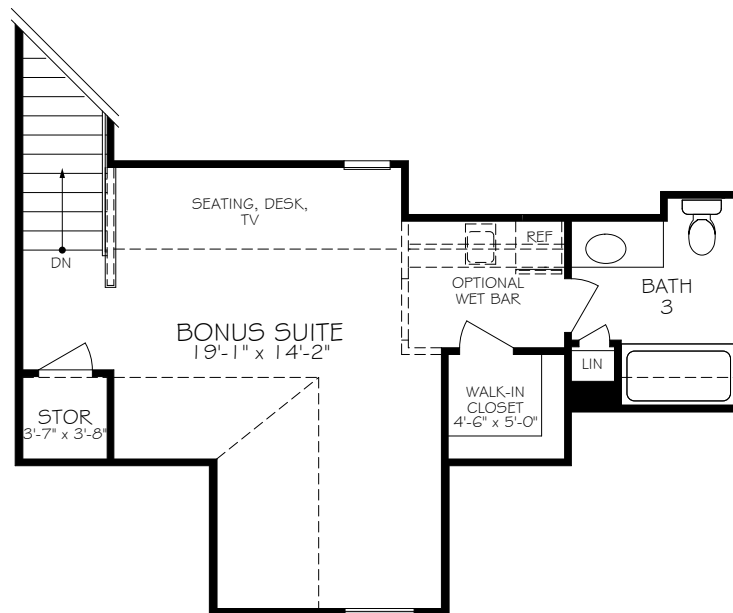

\*Optional courtyard features shown: Artificial turf, Landscaping, Trellis/Pergola, Plant walls (2), Water feature, and Stepping stone paths (Palazzo & Portico only)

FIRST FLOOR PLAN W/  
OPTIONAL BONUS SUITE

OPTIONAL SECOND FLOOR  
BONUS SUITE

OPTIONAL EXTENDED COURTYARD PAVEMENT

OPTIONAL COVERED PORCH

OPTIONAL SCREENED PORCH

OPTIONAL OWNER'S SUITE SITTING ROOM

\*Optional courtyard features shown: Artificial turf, Landscaping, Trellis/Pergola, Plant walls (2), Water feature, and Stepping stone paths (Palazzo & Portico only)

OPTIONAL DELUXE KITCHEN

OPTIONAL L-SHAPED SHOWER LAYOUT WITH ZERO THRESHOLD

OPTIONAL UNIVERSAL SHOWER LAYOUT WITH ZERO THRESHOLD

OPTIONAL 4 SEASONS ROOM

CONSULT WITH YOUR LOCAL NEW  
HOMES SALES SPECIALIST TO  
DETERMINE IF BASEMENTS ARE  
AVAILABLE, AND THE CONFIGURATIONS  
THAT ARE OFFERED