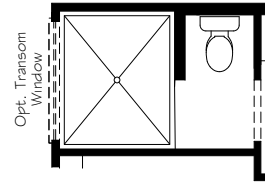

OPTIONAL DELUXE KITCHEN

OPTIONAL L-SHAPED SHOWER LAYOUT WITH ZERO THRESHOLD

OPTIONAL UNIVERSAL SHOWER LAYOUT WITH ZERO THRESHOLD

OPTIONAL 4 SEASONS ROOM

CONSULT WITH YOUR LOCAL NEW  
HOMES SALES SPECIALIST TO  
DETERMINE IF BASEMENTS ARE  
AVAILABLE, AND THE CONFIGURATIONS  
THAT ARE OFFERED