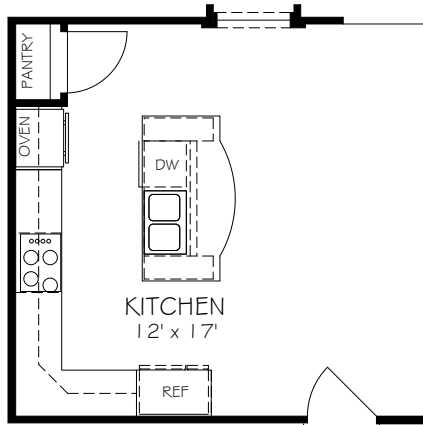

OPTIONAL DELUXE KITCHEN

OPTIONAL L-SHAPED SHOWER LAYOUT WITH ZERO THRESHOLD

OPTIONAL UNIVERSAL SHOWER LAYOUT WITH ZERO THRESHOLD

OPTIONAL 4 SEASONS ROOM

CONSULT WITH YOUR LOCAL NEW  
HOMES SALES SPECIALIST TO  
DETERMINE IF BASEMENTS ARE  
AVAILABLE, AND THE CONFIGURATIONS  
THAT ARE OFFERED