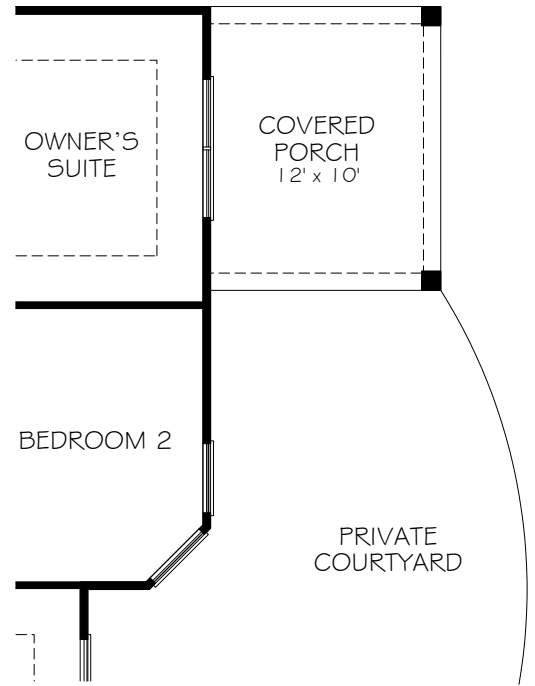

\*Optional courtyard features shown: Artificial turf, Landscaping, Trellis/Pergola, Plant walls (2), Water feature, and Stepping stone paths (Palazzo & Portico only)

FIRST FLOOR PLAN W/  
OPTIONAL BONUS SUITE

OPTIONAL SECOND FLOOR  
BONUS SUITE

OPTIONAL EXTENDED COURTYARD PAVEMENT

OPTIONAL COVERED PORCH

OPTIONAL SCREENED PORCH

OPTIONAL OWNER'S SUITE SITTING ROOM

\*Optional courtyard features shown: Artificial turf, Landscaping, Trellis/Pergola, Plant walls (2), Water feature, and Stepping stone paths (Palazzo & Portico only)

OPTIONAL DELUXE KITCHEN

OPTIONAL L-SHAPED SHOWER LAYOUT WITH ZERO THRESHOLD

OPTIONAL UNIVERSAL SHOWER LAYOUT WITH ZERO THRESHOLD

OPTIONAL 4 SEASONS ROOM

CONSULT WITH YOUR LOCAL NEW  
HOMES SALES SPECIALIST TO  
DETERMINE IF BASEMENTS ARE  
AVAILABLE, AND THE CONFIGURATIONS  
THAT ARE OFFERED