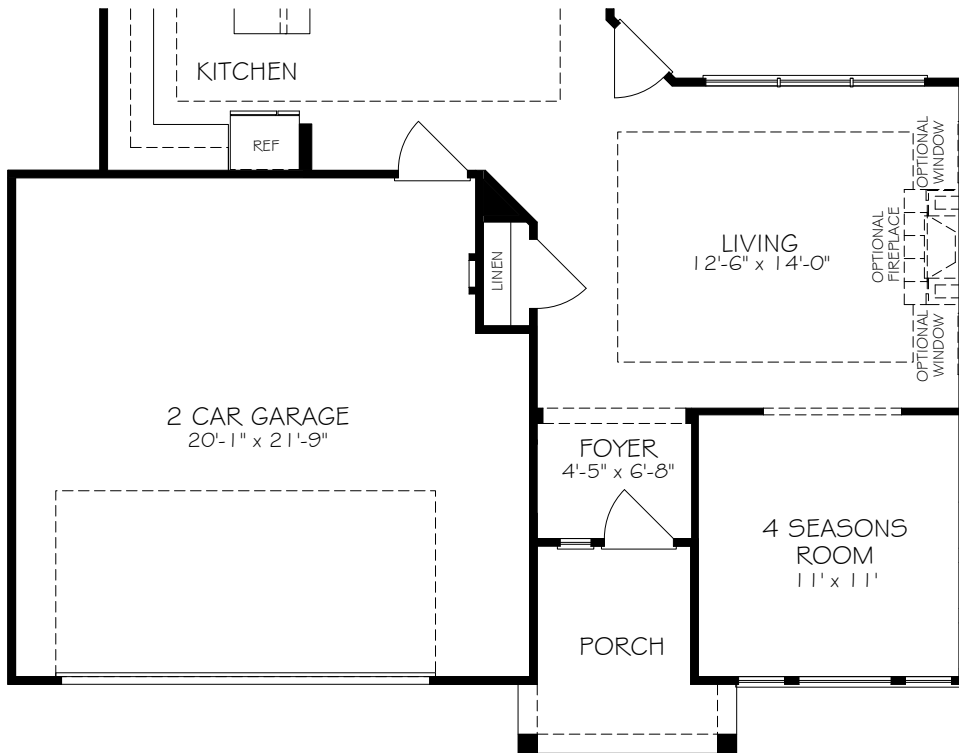

\*Optional courtyard features shown: Artificial turf, Landscaping, Trellis/Pergola, Plant walls (2), Water feature, and Stepping stone paths (Palazzo & Portico only)

FIRST FLOOR PLAN W/  
OPTIONAL BONUS SUITE

OPTIONAL SECOND FLOOR  
BONUS SUITE

OPTIONAL EXTENDED COURTYARD PAVEMENT

OPTIONAL COVERED PORCH

OPTIONAL SCREENED PORCH

OPTIONAL OWNER'S SUITE SITTING ROOM

\*Optional courtyard features shown: Artificial turf, Landscaping, Trellis/Pergola, Plant walls (2), Water feature, and Stepping stone paths (Palazzo & Portico only)

OPTIONAL DELUXE KITCHEN

OPTIONAL L-SHAPED SHOWER LAYOUT WITH ZERO THRESHOLD

OPTIONAL UNIVERSAL SHOWER LAYOUT WITH ZERO THRESHOLD

OPTIONAL 4 SEASONS ROOM

CONSULT WITH YOUR LOCAL NEW  
HOMES SALES SPECIALIST TO  
DETERMINE IF BASEMENTS ARE  
AVAILABLE, AND THE CONFIGURATIONS  
THAT ARE OFFERED