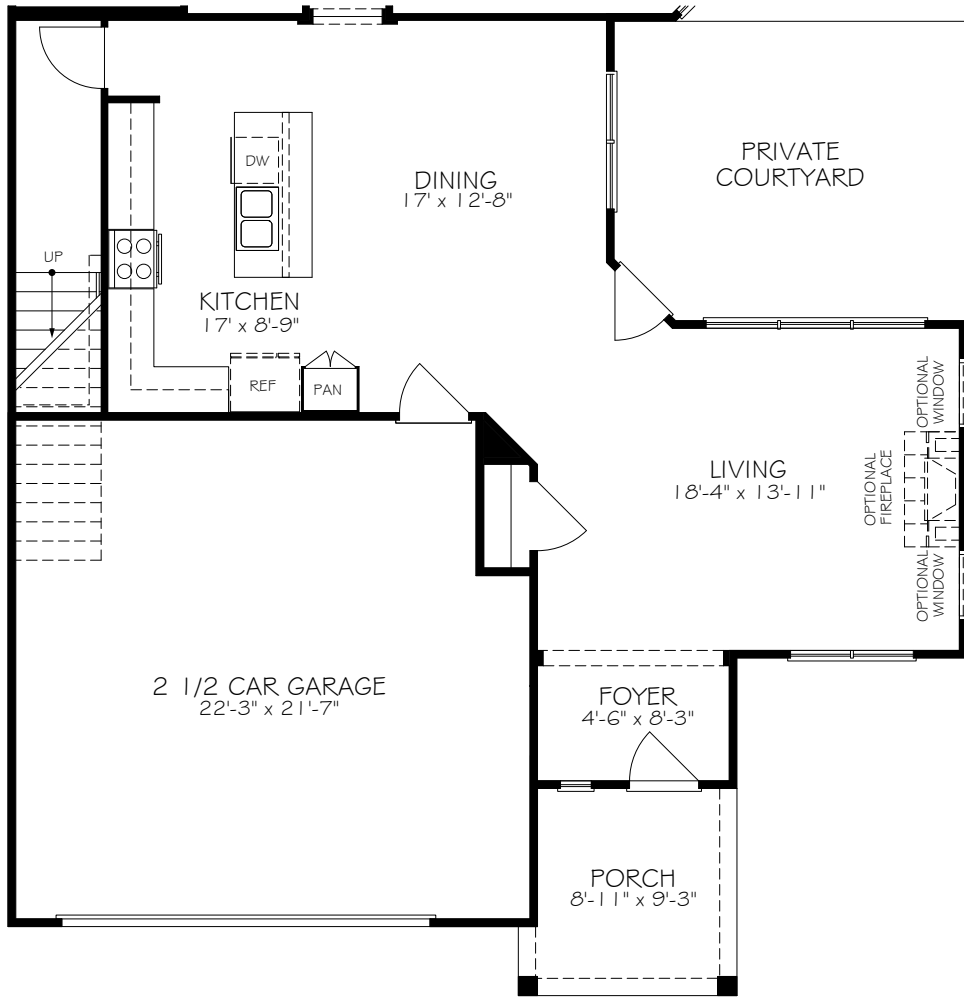

\*Optional courtyard features shown: Artificial turf, Landscaping, Trellis/Pergola, Plant walls (2), Water feature, and Stepping stone paths (Palazzo & Portico only)

FIRST FLOOR PLAN W/  
OPTIONAL BONUS SUITE

OPTIONAL SECOND FLOOR  
BONUS SUITE

OPTIONAL EXTENDED COURTYARD PAVEMENT

OPTIONAL COVERED PORCH

OPTIONAL SCREENED PORCH

OPTIONAL OWNER'S SUITE SITTING ROOM

\*Optional courtyard features shown: Artificial turf, Landscaping, Trellis/Pergola, Plant walls (2), Water feature, and Stepping stone paths (Palazzo & Portico only)

OPTIONAL DELUXE KITCHEN

OPTIONAL L-SHAPED SHOWER LAYOUT WITH ZERO THRESHOLD

OPTIONAL UNIVERSAL SHOWER LAYOUT WITH ZERO THRESHOLD

OPTIONAL 4 SEASONS ROOM

CONSULT WITH YOUR LOCAL NEW  
HOMES SALES SPECIALIST TO  
DETERMINE IF BASEMENTS ARE  
AVAILABLE, AND THE CONFIGURATIONS  
THAT ARE OFFERED